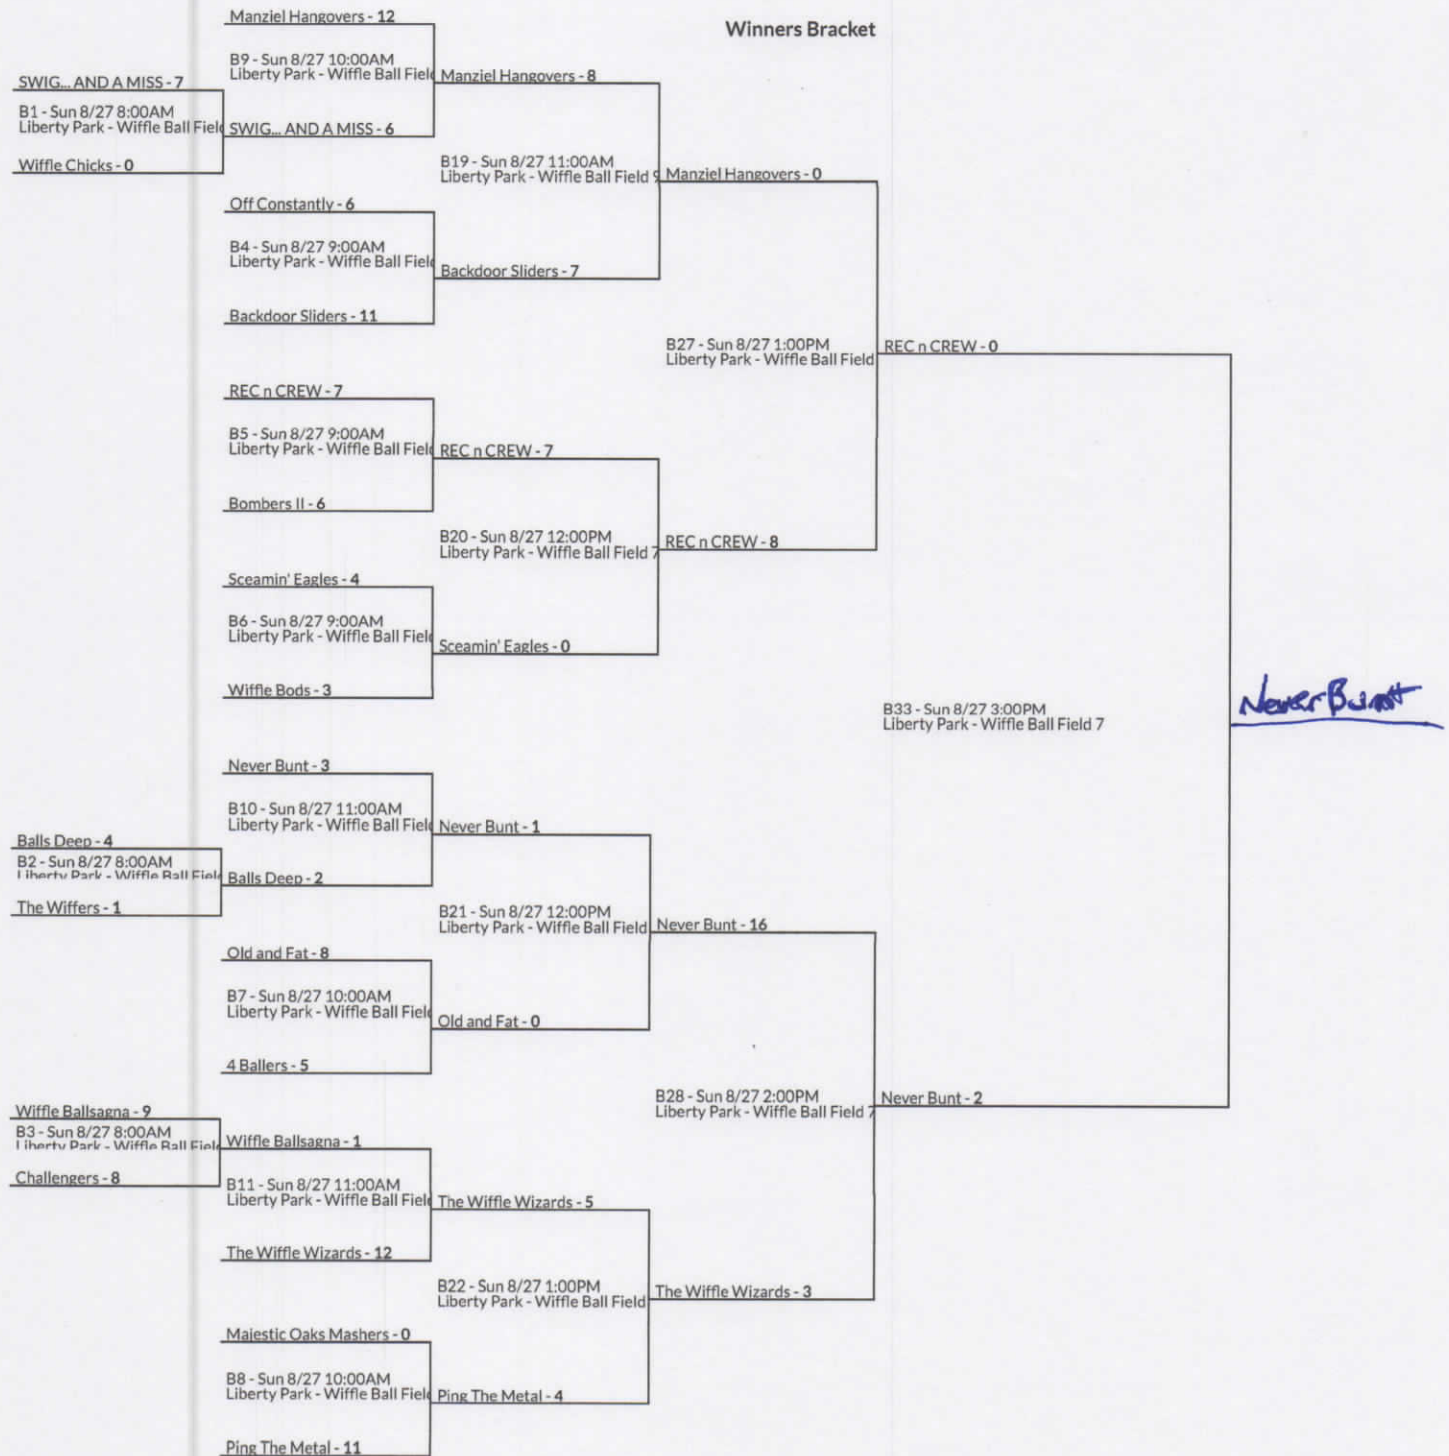

30+ Age Group

4th Annual Twinsburg World Series of Wiffle Ball

Aug 26 - 27, 2017

Twinsburg, OH

TOURNEY MACHINE

Install the mobile app for this event
at: tourneymachine.com

Bracket

All Teams that go 2-0 or 1-1 will be seeded and advance to Sunday bracket play

30+ Age Group

4th Annual Twinsburg World Series of Wiffle Ball

Aug 26 - 27, 2017

Twinsburg, OH

Install the mobile app for this event
at: tourneymachine.com

Pool Standings

30+					
Team	W	L	SD	F	A
Manziel Hangovers	2	0	25	37	12
Never Bunt	2	0	18	26	8
The Wiffle Wizards	2	0	17	18	1
REC n CREW	2	0	16	22	6
Sceamin' Eagles	2	0	15	21	6
Majestic Oaks Mashers	2	0	11	28	17
Old and Fat	2	0	10	20	10
Off Constantly	1	1	8	31	23
Backdoor Sliders	1	1	5	13	8
4 Ballers	1	1	5	15	10
Ping The Metal	1	1	3	18	15
Wiffle Bods	1	1	1	19	18
Bombers II	1	1	-1	9	10
Wiffle Ballsagna	1	1	-2	12	14
Balls Deep	1	1	-3	5	8
SWIG... AND A MISS	1	1	-3	13	16
Wiffle Chicks	1	1	-8	11	19
The Wiffers	1	1	-11	11	22
Challengers	1	1	-11	19	30
St. Mary Lobos	0	2	-6	10	16
Bob's Angels	0	2	-10	7	17
I'd hit that!	0	2	-10	9	19
Chicken and Wiffles	0	2	-14	5	19
Village Idiots	0	2	-15	8	23
Scratch and Wiff	0	2	-17	19	36