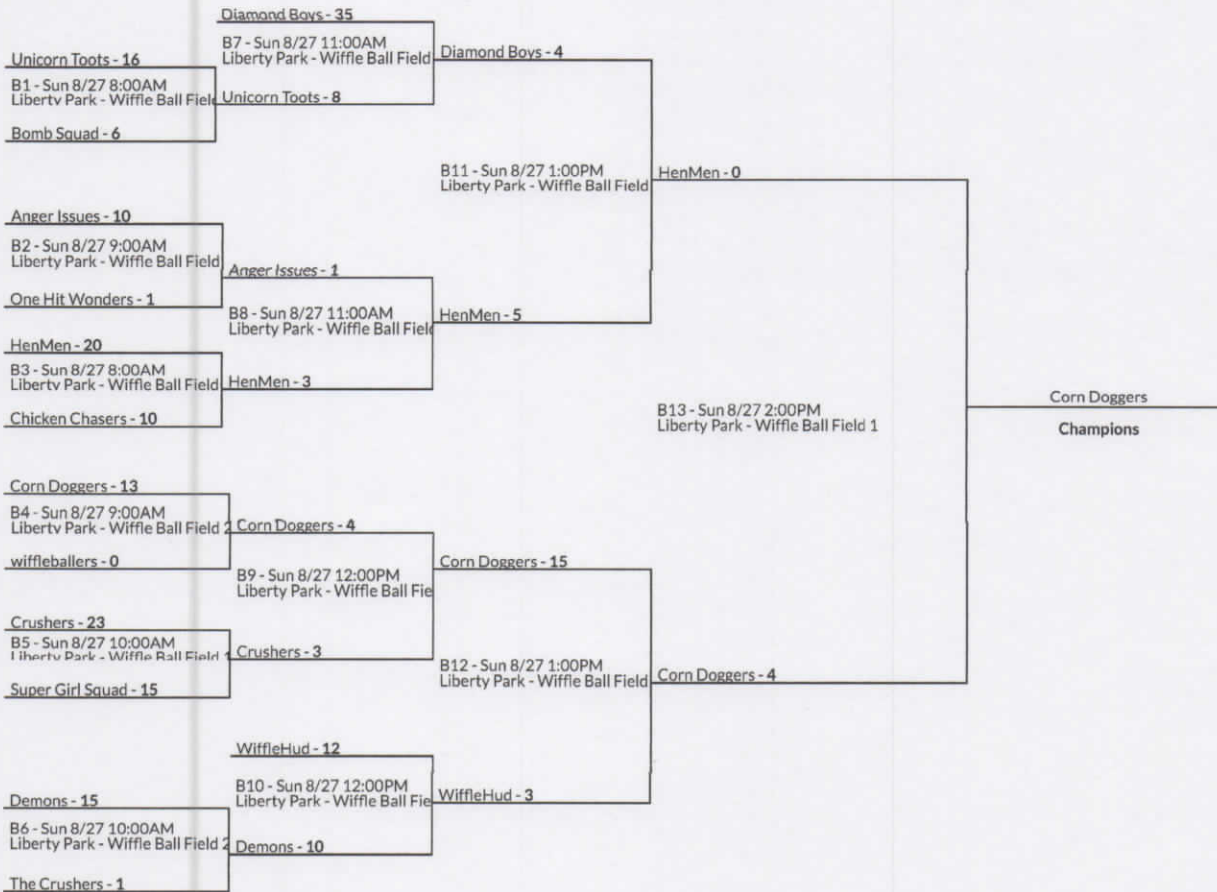

All Teams that go 2-0 or 1-1 will be seeded and advance to Sunday bracket play

7-10 Age Group

4th Annual Twinsburg World Series of Wiffle Ball

Aug 26 - 27, 2017

Twinsburg, OH

Install the mobile app for this event at: tourneymachine.com

Bracket

All Teams that go 2-0 or 1-1 will be seeded and advance to Sunday bracket play

7-10 Age Group

4th Annual Twinsburg World Series of Wiffle Ball

Aug 26 - 27, 2017

Twinsburg, OH

Install the mobile app for this event
at: tourneymachine.com

Sunday, August 27, 2017

Game	Time	Location	Team	Score	Team
B1	8:00 AM	Liberty Park - Wiffle Ball Field 1	Unicorn Toots	16	6 Bomb Squad
B3	8:00 AM	Liberty Park - Wiffle Ball Field 2	HenMen	20	10 Chicken Chasers
B2	9:00 AM	Liberty Park - Wiffle Ball Field 1	Anger Issues	10	1 One Hit Wonders
B4	9:00 AM	Liberty Park - Wiffle Ball Field 2	Corn Doggers	13	0 wiffleballers
B5	10:00 AM	Liberty Park - Wiffle Ball Field 1	Crushers	23	15 Super Girl Squad
B6	10:00 AM	Liberty Park - Wiffle Ball Field 2	Demons	15	1 The Crushers
B7	11:00 AM	Liberty Park - Wiffle Ball Field 1	Diamond Boys	35	8 Unicorn Toots
B8	11:00 AM	Liberty Park - Wiffle Ball Field 2	Anger Issues	1	3 HenMen
B9	12:00 PM	Liberty Park - Wiffle Ball Field 1	Corn Doggers	4	3 Crushers
B10	12:00 PM	Liberty Park - Wiffle Ball Field 2	WiffleHud	12	10 Demons
B11	1:00 PM	Liberty Park - Wiffle Ball Field 1	Diamond Boys	4	5 HenMen