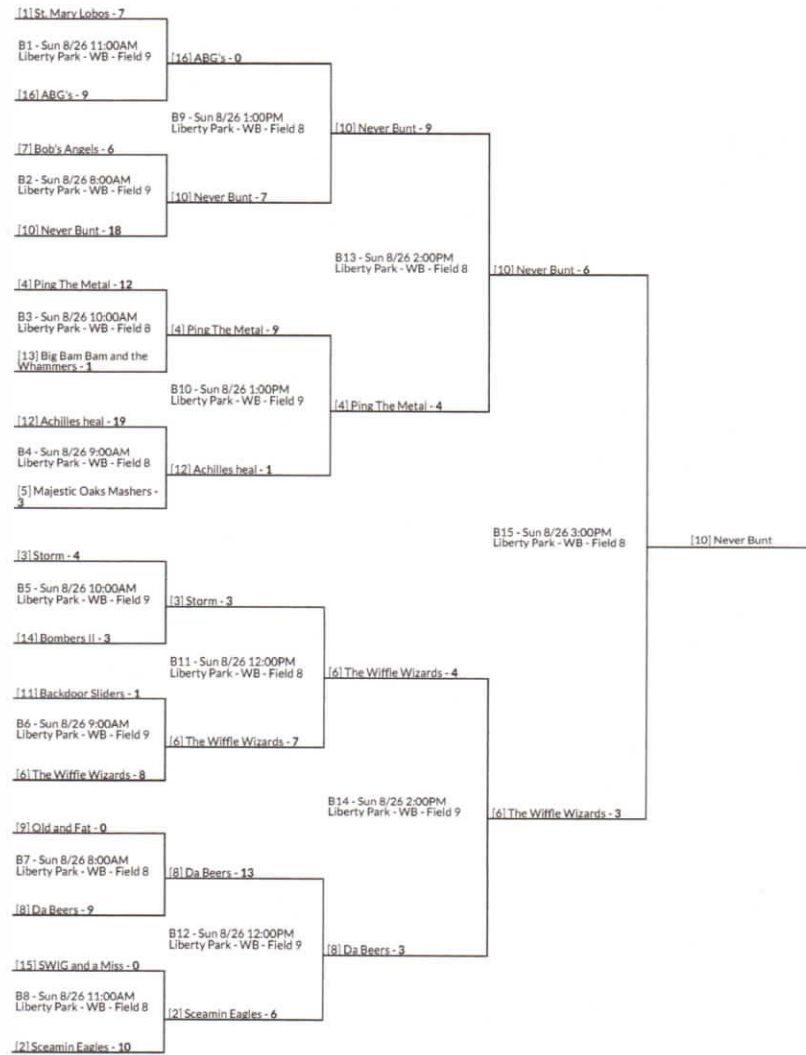

All Teams that go 2-0 or 1-1 will be seeded and advance to Sunday bracket play

30+ Age Group

5th Annual Twinsburg World Series of Wiffle Ball

Aug 25 - 26, 2018

Twinsburg, OH

Install the mobile app for this event at: tourneymachine.com

Bracket

All Teams that go 2-0 or 1-1 will be seeded and advance to Sunday bracket play

30+ Age Group

5th Annual Twinsburg World Series of Wiffle Ball

Aug 25 - 26, 2018

Twinsburg, OH

Install the mobile app for this event at: tourneymachine.com

Pool Standings

30+ Age Group					
Team	W	L	RD	RS	RA
St. Mary Lobos	2	0	36	46	10
Sceamin Eagles	2	0	25	29	4
Storm	2	0	21	37	16
Ping The Metal	2	0	19	45	26
Majestic Oaks Mashers	2	0	18	18	0
The Wiffle Wizards	2	0	18	21	3
Bob's Angels	2	0	15	34	19
Da Beers	2	0	14	22	8
Old and Fat	2	0	13	17	4
Never Bunt	1	1	37	42	5
Backdoor Sliders	1	1	10	25	15
Achilles heal	1	1	8	23	15
Big Bam Bam and the Whammers	1	1	7	27	20
Bombers II	1	1	1	32	31
SWIG and a Miss	1	1	0	10	10
ABG's	1	1	-1	12	13
Best Bees	0	2	-14	0	14
UMass Debate	0	2	-16	9	25
GLAM Squad	0	2	-18	19	37
T-burgers in Paradise	0	2	-21	22	43
Scratch and whiff	0	2	-23	8	31
Wiffle Bods	0	2	-28	22	50
Holy Balls	0	2	-34	6	40
Dappers Dumpers	0	2	-36	9	45
A Case of the WIFFLEs	0	2	-51	5	56